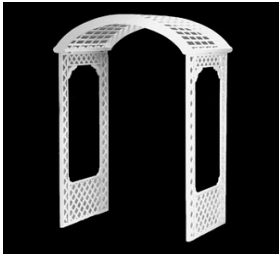

- 96" Gazebo
- 24" x 96" Deluxe Wooden Arch
- Lighted Arch w/florals
- Decorated Arch w/florals
- 72" Smooth Columns (2)
- 72" Fluted Columns (6)
- 40" Fluted Columns (2)
- 3 Arch Colonnade (6 columns w/caps)
- (floral decorations are available)