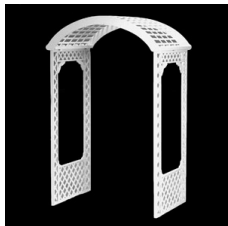

96" Gazebo  
 24" x 96" Deluxe Wooden Arch  
 Lighted Arch w/florals  
 Decorated Arch w/florals  
 72" Smooth Columns (2)  
 72" Fluted Columns (2)  
 48" Fluted Columns (2)  
 (floral decorations are available)